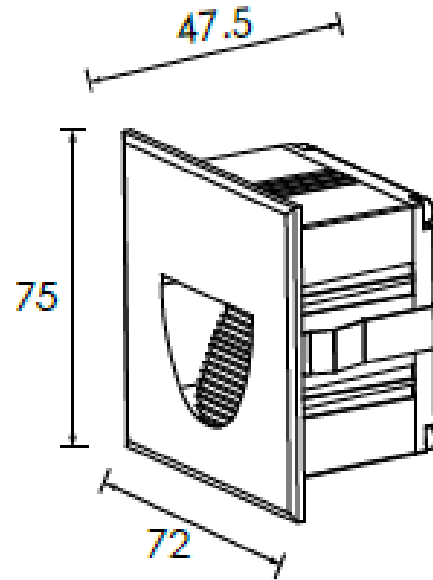

### DIMENSIONS

**RECESSED LED STAIR LIGHT & WALL LIGHT**

**PHOTOMETRIC:**

Lux distance cure

Center beam LUX	Beam width V	H
0.36 LUX	1.4m	0.8m
0.09 LUX	2.7m	1.7m
0.04 LUX	4.1m	2.5m
0.02 LUX	5.5m	3.4m
0.01 LUX	6.8m	4.3m
0.01 LUX	8.2m	5.1m