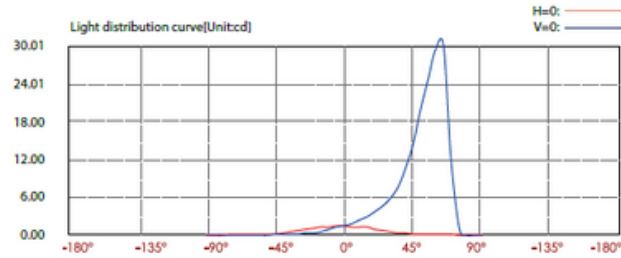

RECESSED LED STAIR LIGHT & WALL LIGHT

PHOTOMETRIC:

Lux distance cure

Center beam LUX	Beam width V	H
0.36 LUX	1.4m	0.8m
0.09 LUX	2.7m	1.7m
0.04 LUX	4.1m	2.5m
0.02 LUX	5.5m	3.4m
0.01 LUX	6.8m	4.3m
0.01 LUX	8.2m	5.1m

Ver.Spread:37.7 Horiz.Spread:23.9