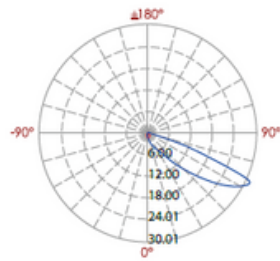

**Model:**SPLDA02243KDGKP

**Optical:**

CCT:	3000K
Light source:	3 X 0.7W
Luminance:	CW=103 WW=94.5
LED Type:	SMD 3030
CRI:	>80

**Electrical:**

Rated Power:	2.1W
Input voltage:	DC 24V
Operating current (MA):	24V=230
Consumption:	24V=5.5
LED driver:	Constant Voltage Input, Constant Current Output

### DIMENSIONS

**RECESSED LED STAIR LIGHT & WALL LIGHT**

**PHOTOMETRIC:**

Lux distance cure

Center beam LUX	Beam width V	H
0.36 LUX	1.4m	0.8m
0.09 LUX	2.7m	1.7m
0.04 LUX	4.1m	2.5m
0.02 LUX	5.5m	3.4m
0.01 LUX	6.8m	4.3m
0.01 LUX	8.2m	5.1m