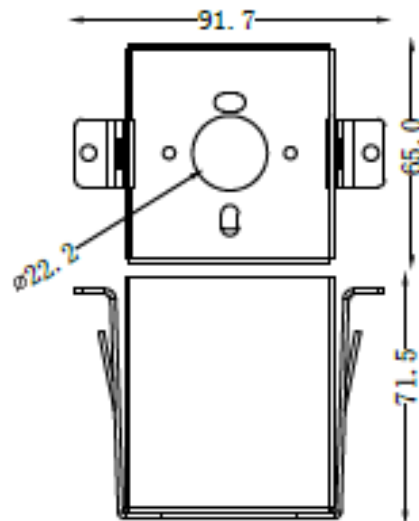

### DIMENSIONS

**RECESSED LED STAIR LIGHT & WALL LIGHT**

**PHOTOMETRIC:**

Lux distance cure

Center beam LUX	Beam width V	H
0.36 LUX	1.4m	0.8m
0.09 LUX	2.7m	1.7m
0.04 LUX	4.1m	2.5m
0.02 LUX	5.5m	3.4m
0.01 LUX	6.8m	4.3m
0.01 LUX	8.2m	5.1m